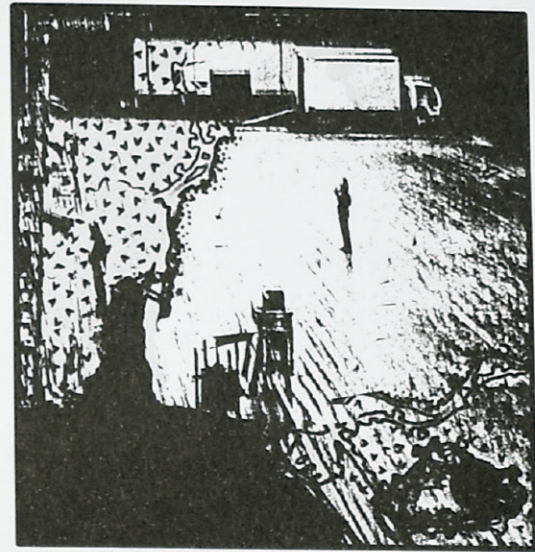

I  
N  
T  
E  
R  
S  
E  
C  
T  
I  
O  
N  
S

Rosaire Appel

Précédemment édité par  
 Press Rappel  
 534 La Guardia place #6  
 New York, NY 10012  
<http://stores.lulu.com/rappel>

a  
t  
r  
a  
v  
e  
l  
o  
g  
u  
e

Handwritten text in a cursive script, possibly a signature or a note, located at the bottom of the page.

Handwritten notes in a cursive script, appearing to be a list or a series of observations. The text is partially obscured by the grid lines of the illustration below it.

Handwritten notes in a cursive script, similar to the notes in the middle section. The text is partially obscured by the grid lines of the illustration below it.

IMPRESSION

INTÉRIEUR : I.G.O. (Le Poiré-sur-vie)