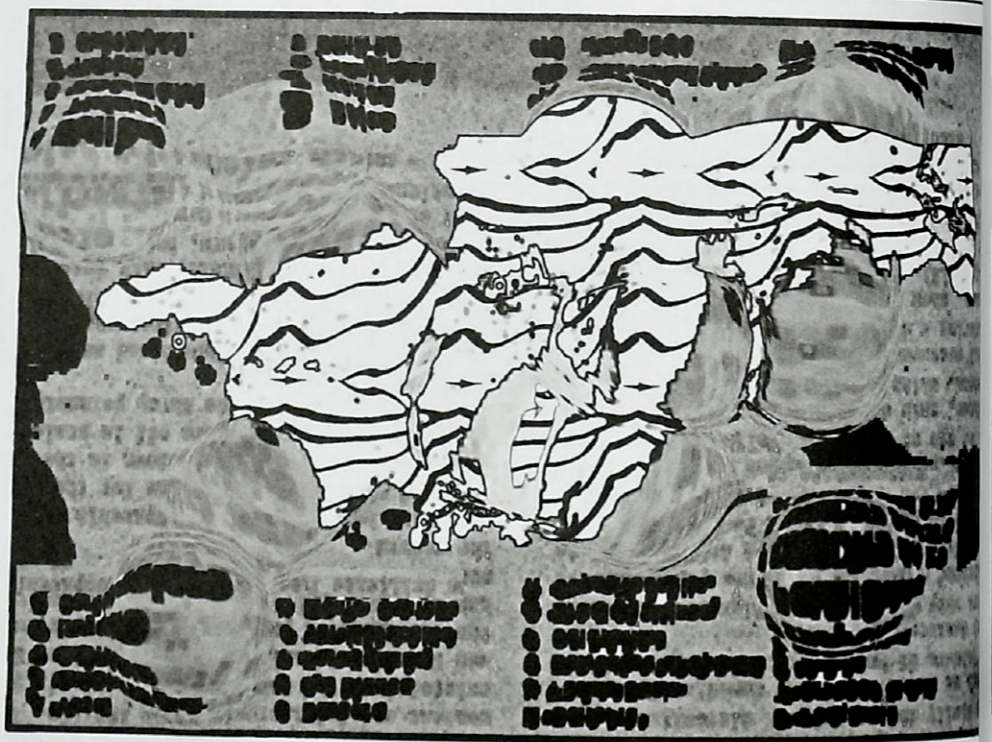

I  
N  
T  
E  
R  
S  
E  
C  
T  
I  
O  
N  
S

Rosaire Appel

Précédemment édité par  
 Press Rappel  
 534 La Guardia place #6  
 New York, NY 10012  
<http://stores.lulu.com/rappel>

a  
t  
r  
a  
v  
e  
l  
o  
g  
u  
e

Handwritten text in a cursive script, possibly a signature or a note, located at the bottom of the page.

Handwritten notes in a cursive script, appearing to be a list or a series of observations. The text is partially obscured by the grid lines of the illustration below it.

Handwritten notes in a cursive script, similar to the notes in the middle section. The text is partially obscured by the grid lines of the illustration below it.

IMPRESSION

INTÉRIEUR : I.G.O. (Le Poiré-sur-vie)

COUVERTURE : ARTGRAFIK (Vaux-sur-Mer)

PAPIER

FEDRIGONI

Ispira nero mistero 250

Arcoprint E.W. 140

X-PER P.W. 250

DÉPÔT LÉGAL

À parution