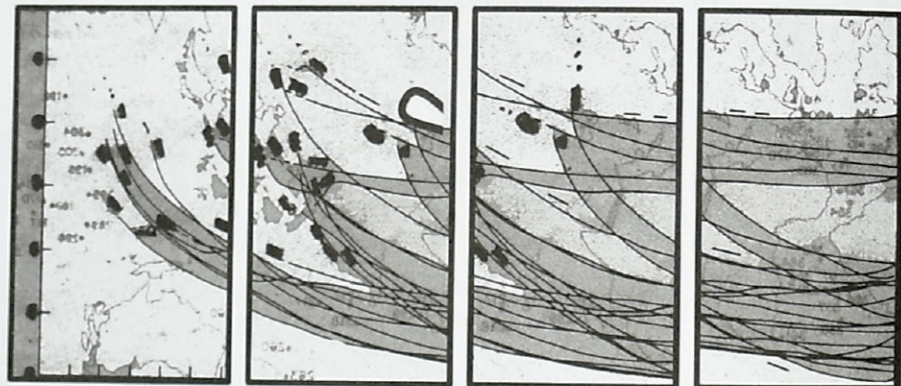

I  
N  
T  
E  
R  
S  
E  
C  
T  
I  
O  
N  
S

Rosaire Appel

Précédemment édité par  
 Press Rappel  
 534 La Guardia place #6  
 New York, NY 10012  
<http://stores.lulu.com/rappel>

a  
t  
r  
a  
v  
e  
l  
o  
g  
u  
e

Handwritten text in a cursive script, possibly a signature or a note, located at the bottom of the page.

Handwritten notes in a cursive script, appearing to be a list or a series of observations. The text is partially obscured by the grid lines of the illustration below it.

Handwritten notes in a cursive script, similar to the notes in the middle section. The text is partially obscured by the grid lines of the illustration below it.

IMPRESSION

INTÉRIEUR : I.G.O. (Le Poiré-sur-vie)