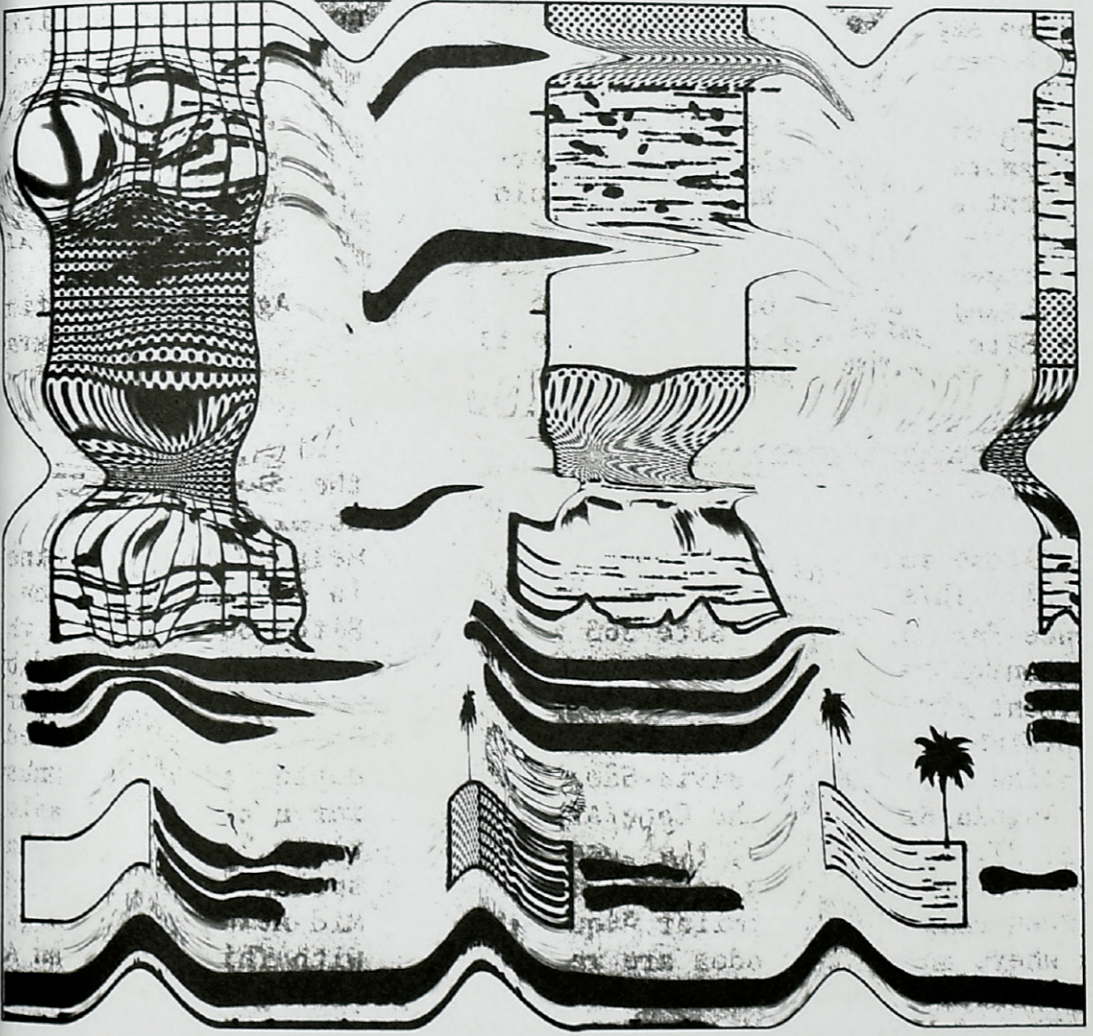

I  
N  
T  
E  
R  
S  
E  
C  
T  
I  
O  
N  
S

Rosaire Appel

Précédemment édité par  
 Press Rappel  
 534 La Guardia place #6  
 New York, NY 10012  
<http://stores.lulu.com/rappel>

a  
t  
r  
a  
v  
e  
l  
o  
g  
u  
e

Handwritten text in a cursive script, possibly a signature or a note, located at the bottom of the page.

Handwritten notes in a cursive script, appearing to be a list or a series of observations. The text is partially obscured by the grid lines of the illustration below it.

Handwritten notes in a cursive script, similar to the notes in the middle section. The text is partially obscured by the grid lines of the illustration below it.

IMPRESSION

INTÉRIEUR : I.G.O. (Le Poiré-sur-vie)