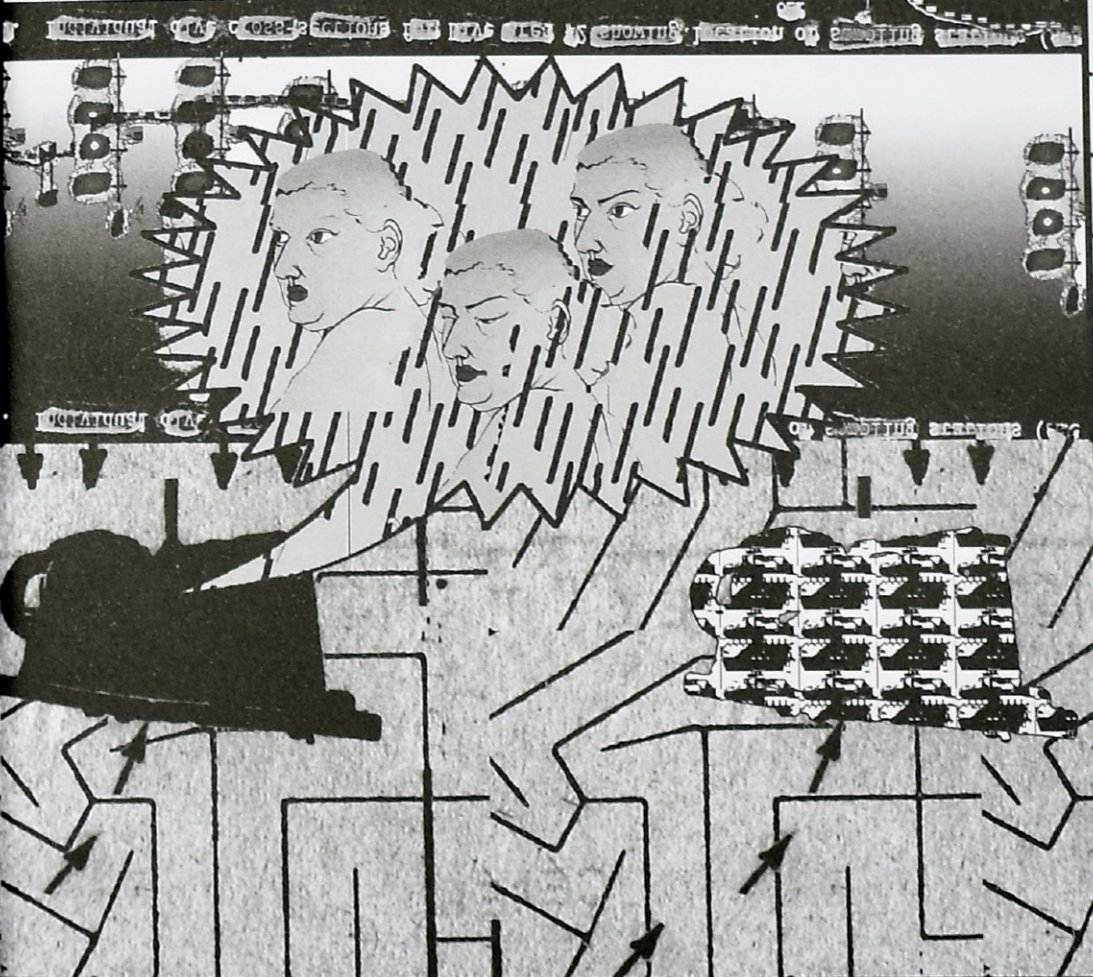

I  
N  
T  
E  
R  
S  
E  
C  
T  
I  
O  
N  
S

Rosaire Appel

Précédemment édité par  
 Press Rappel  
 534 La Guardia place #6  
 New York, NY 10012  
<http://stores.lulu.com/rappel>

a  
t  
r  
a  
v  
e  
l  
o  
g  
u  
e

Handwritten text in a cursive script, possibly a signature or a note, located at the bottom of the page.

Handwritten notes in a cursive script, appearing to be a list or a series of observations. The text is partially obscured by the grid lines of the illustration below it.

Handwritten notes in a cursive script, similar to the notes in the middle section. The text is partially obscured by the grid lines of the illustration below it.

IMPRESSION

INTÉRIEUR : I.G.O. (Le Poiré-sur-vie)