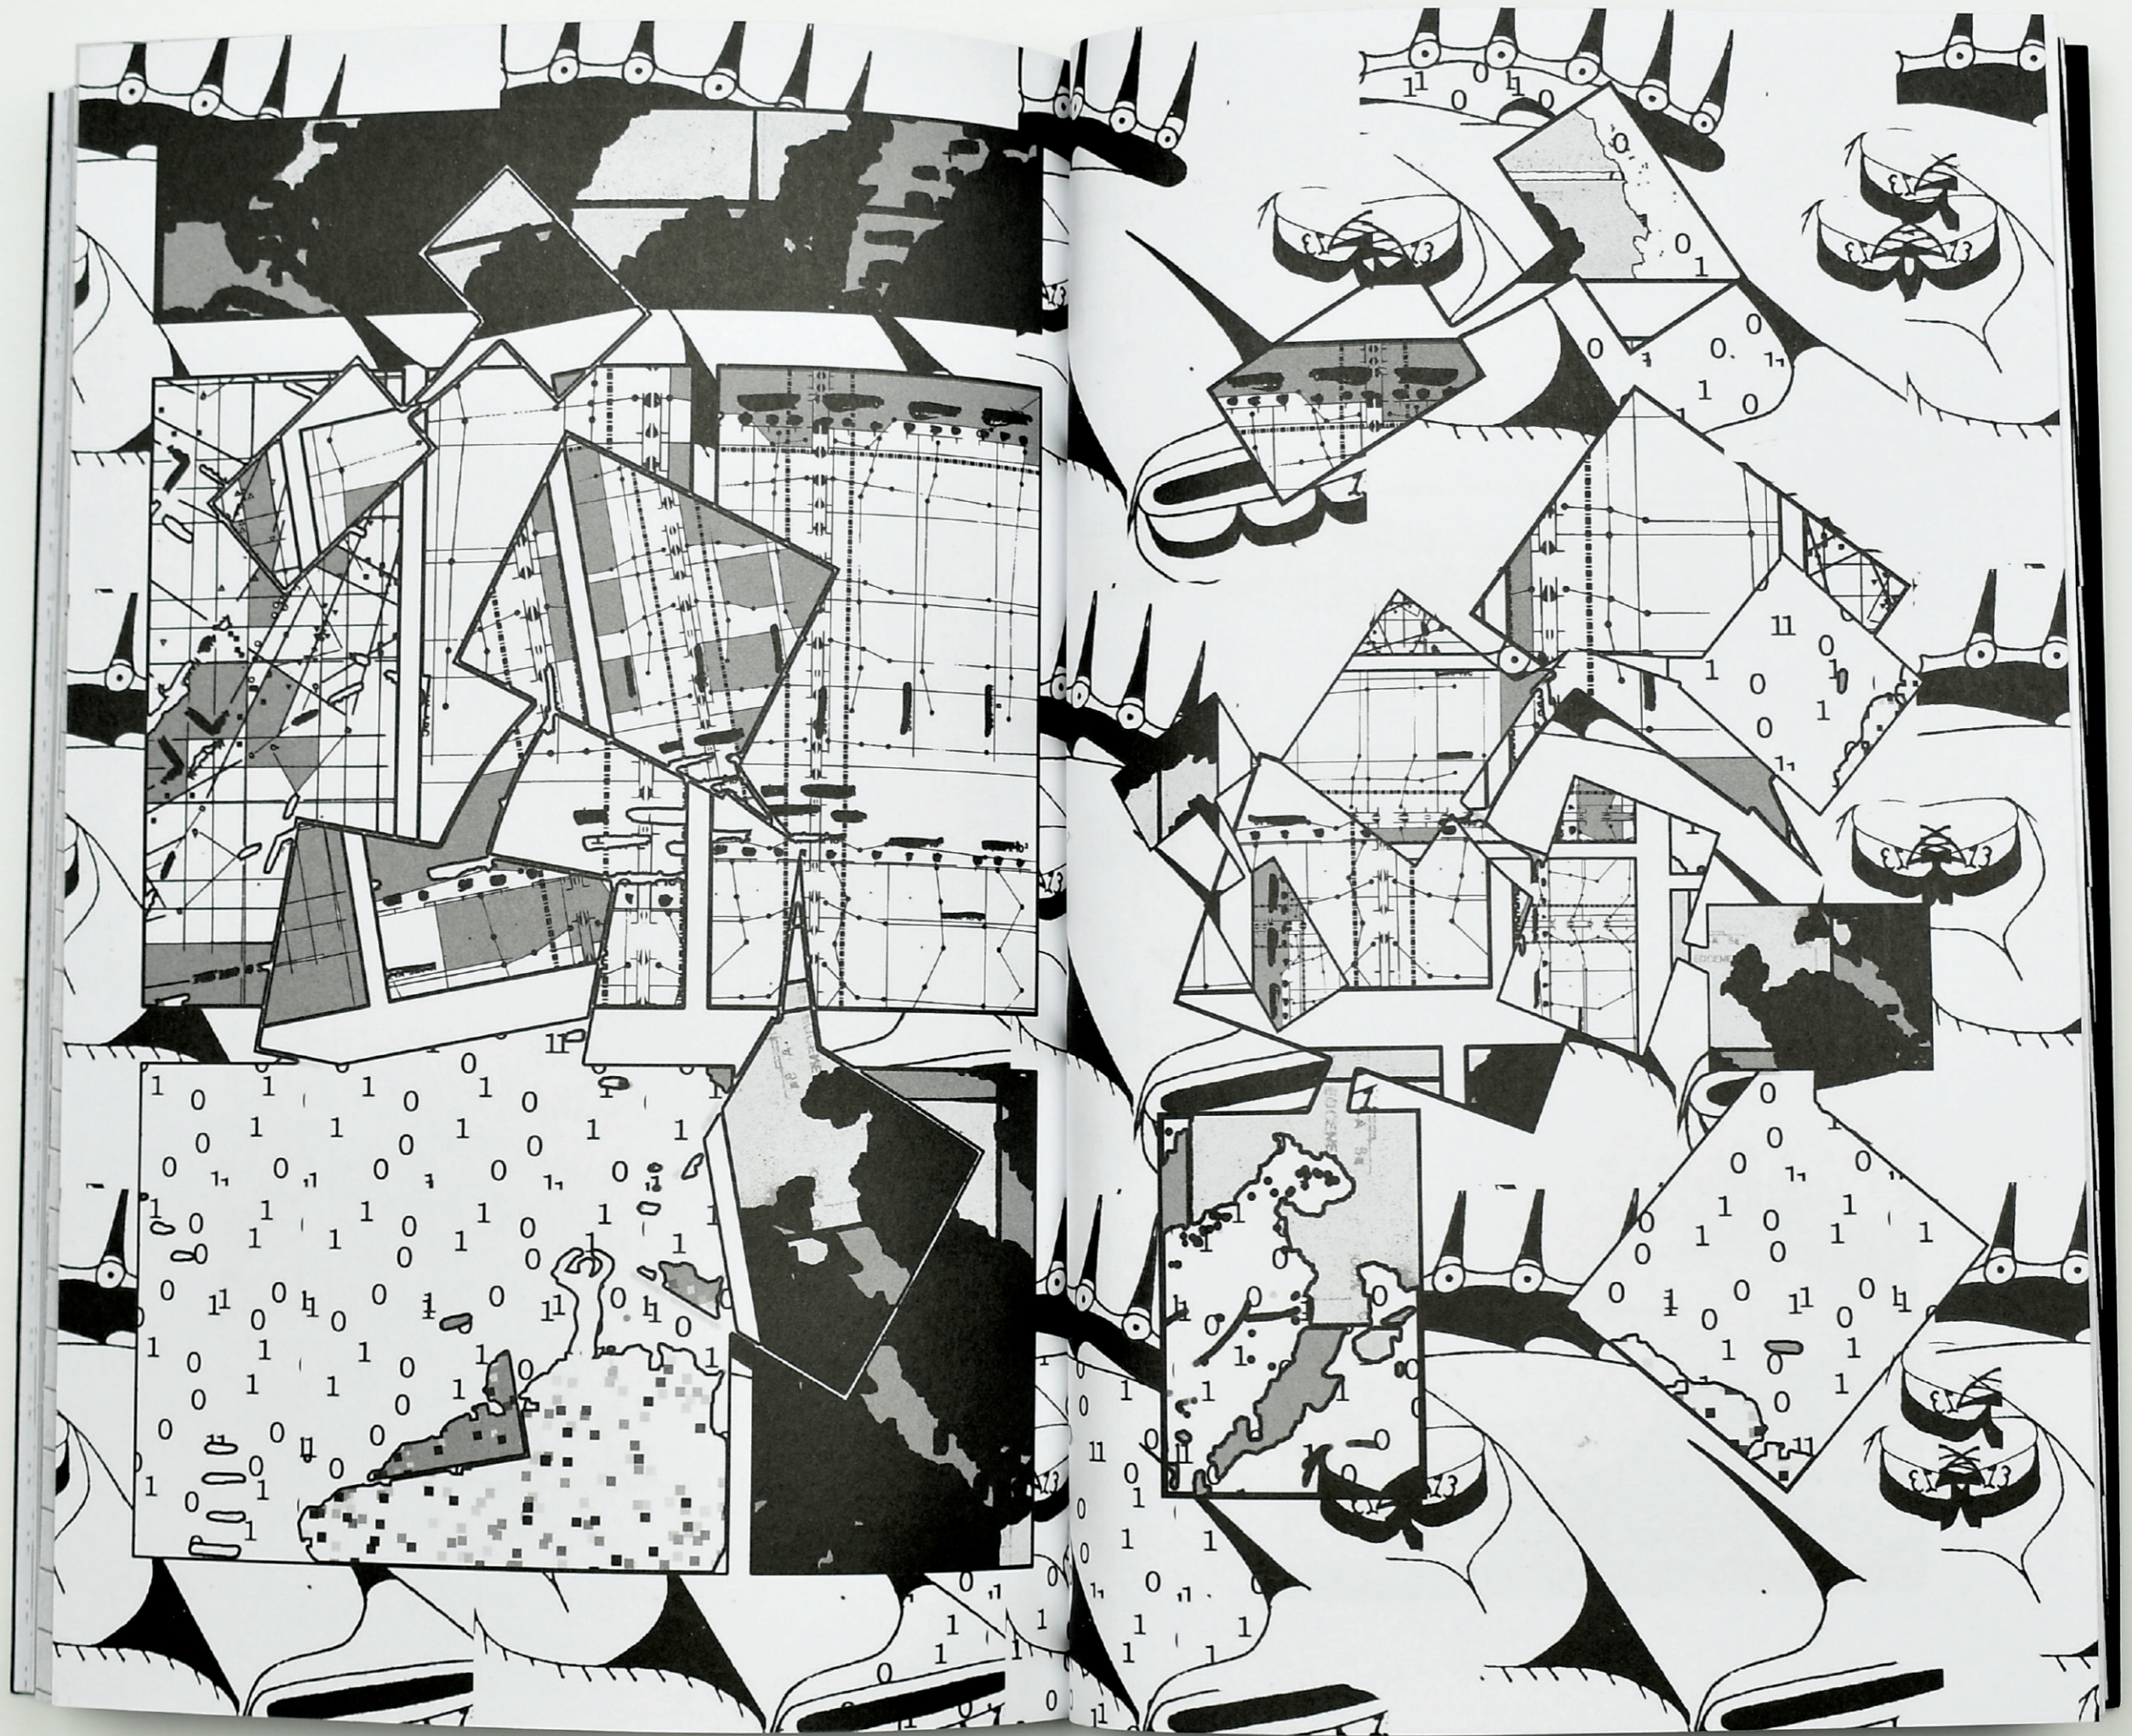

Handwritten text in a cursive script, possibly a signature or a note, located at the bottom of the page.

Handwritten notes in a cursive script, appearing to be a list or a series of observations. The text is partially obscured by the grid lines of the illustration below it.

Handwritten notes in a cursive script, similar to the notes in the middle section. The text is partially obscured by the grid lines of the illustration below it.

IMPRESSION

INTÉRIEUR : I.G.O. (Le Poiré-sur-vie)