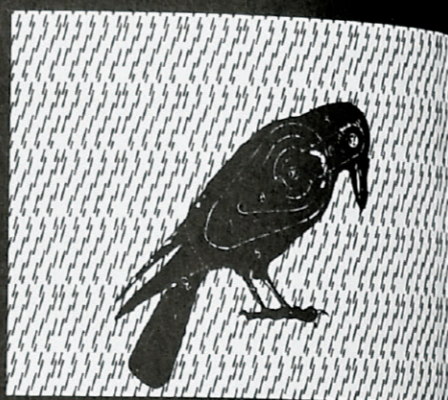

Handwritten text in a cursive script, possibly a signature or a note, located at the bottom of the page.

Handwritten notes in a cursive script, appearing to be a list or a series of observations. The text is partially obscured by the grid lines of the illustration below it.

Handwritten notes in a cursive script, similar to the notes in the middle section. The text is partially obscured by the grid lines of the illustration below it.

IMPRESSION

INTÉRIEUR : I.G.O. (Le Poiré-sur-vie)