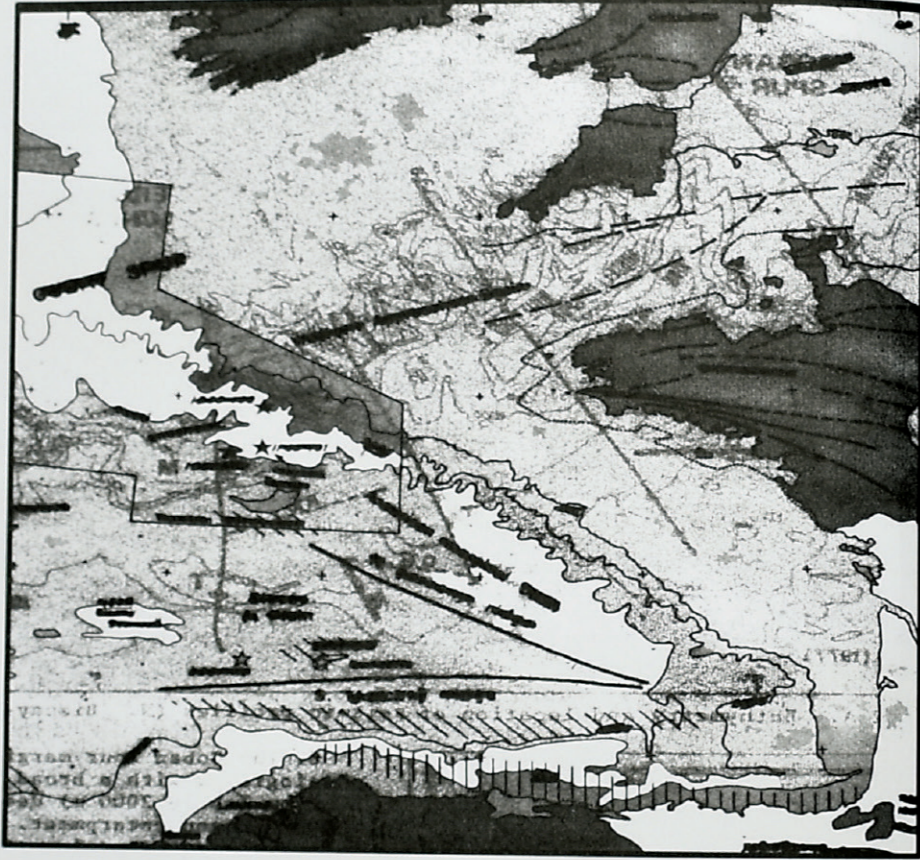

I  
N  
T  
E  
R  
S  
E  
C  
T  
I  
O  
N  
S

Rosaire Appel

Précédemment édité par  
 Press Rappel  
 534 La Guardia place #6  
 New York, NY 10012  
<http://stores.lulu.com/rappel>

a  
t  
r  
a  
v  
e  
l  
o  
g  
u  
e

Handwritten text in a cursive script, possibly a signature or a note, located at the bottom of the page.

Handwritten notes in a cursive script, appearing to be a list or a series of observations. The text is partially obscured by the grid lines of the illustration below it.