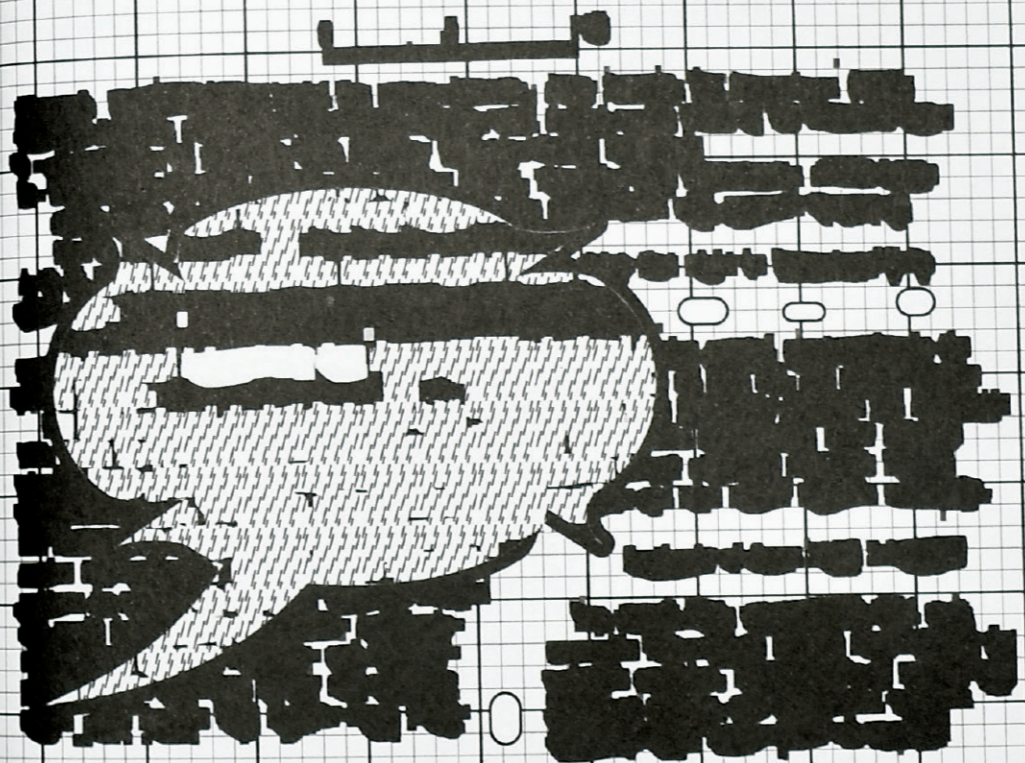

Handwritten text in a cursive script, possibly a signature or a note, located at the bottom of the page.

Handwritten notes in a cursive script, appearing to be a list or a series of observations. The text is partially obscured by the grid lines of the illustration below it.

Handwritten notes in a cursive script, similar to the notes in the middle section. The text is partially obscured by the grid lines of the illustration below it.

IMPRESSION

INTÉRIEUR : I.G.O. (Le Poiré-sur-vie)