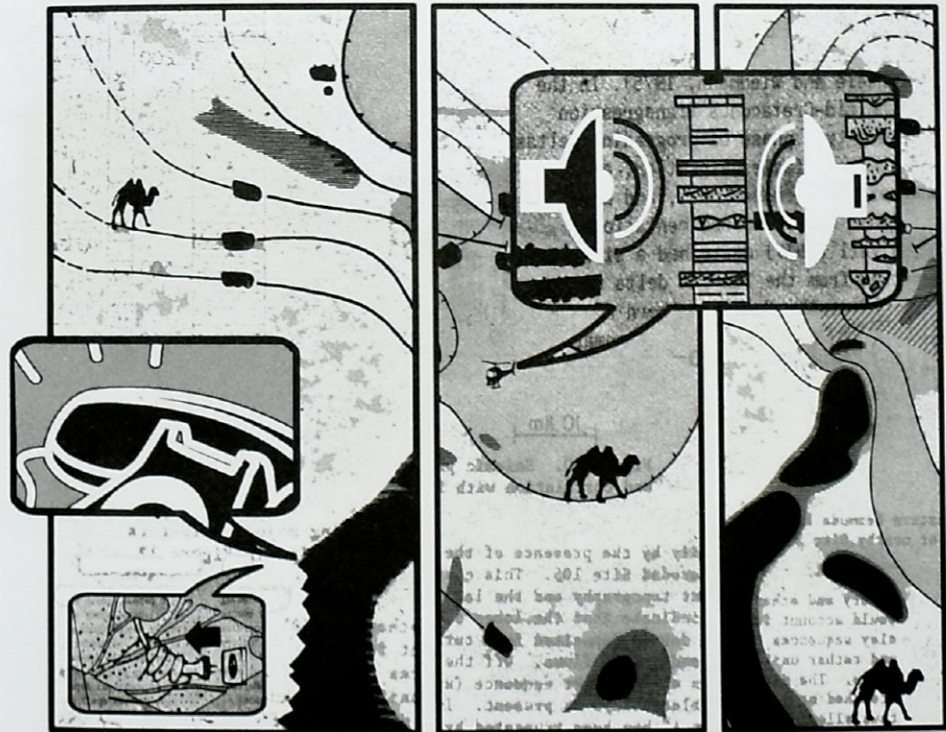

I  
N  
T  
E  
R  
S  
E  
C  
T  
I  
O  
N  
S

Rosaire Appel

Précédemment édité par  
 Press Rappel  
 534 La Guardia place #6  
 New York, NY 10012  
<http://stores.lulu.com/rappel>

a  
t  
r  
a  
v  
e  
l  
o  
g  
u  
e

Handwritten text in a cursive script, possibly a signature or a note, located at the bottom of the page.

Handwritten notes in a cursive script, appearing to be a list or a series of observations. The text is partially obscured by the grid lines of the illustration below it.

Handwritten notes in a cursive script, similar to the notes in the middle section. The text is partially obscured by the grid lines of the illustration below it.

IMPRESSION

INTÉRIEUR : I.G.O. (Le Poiré-sur-vie)